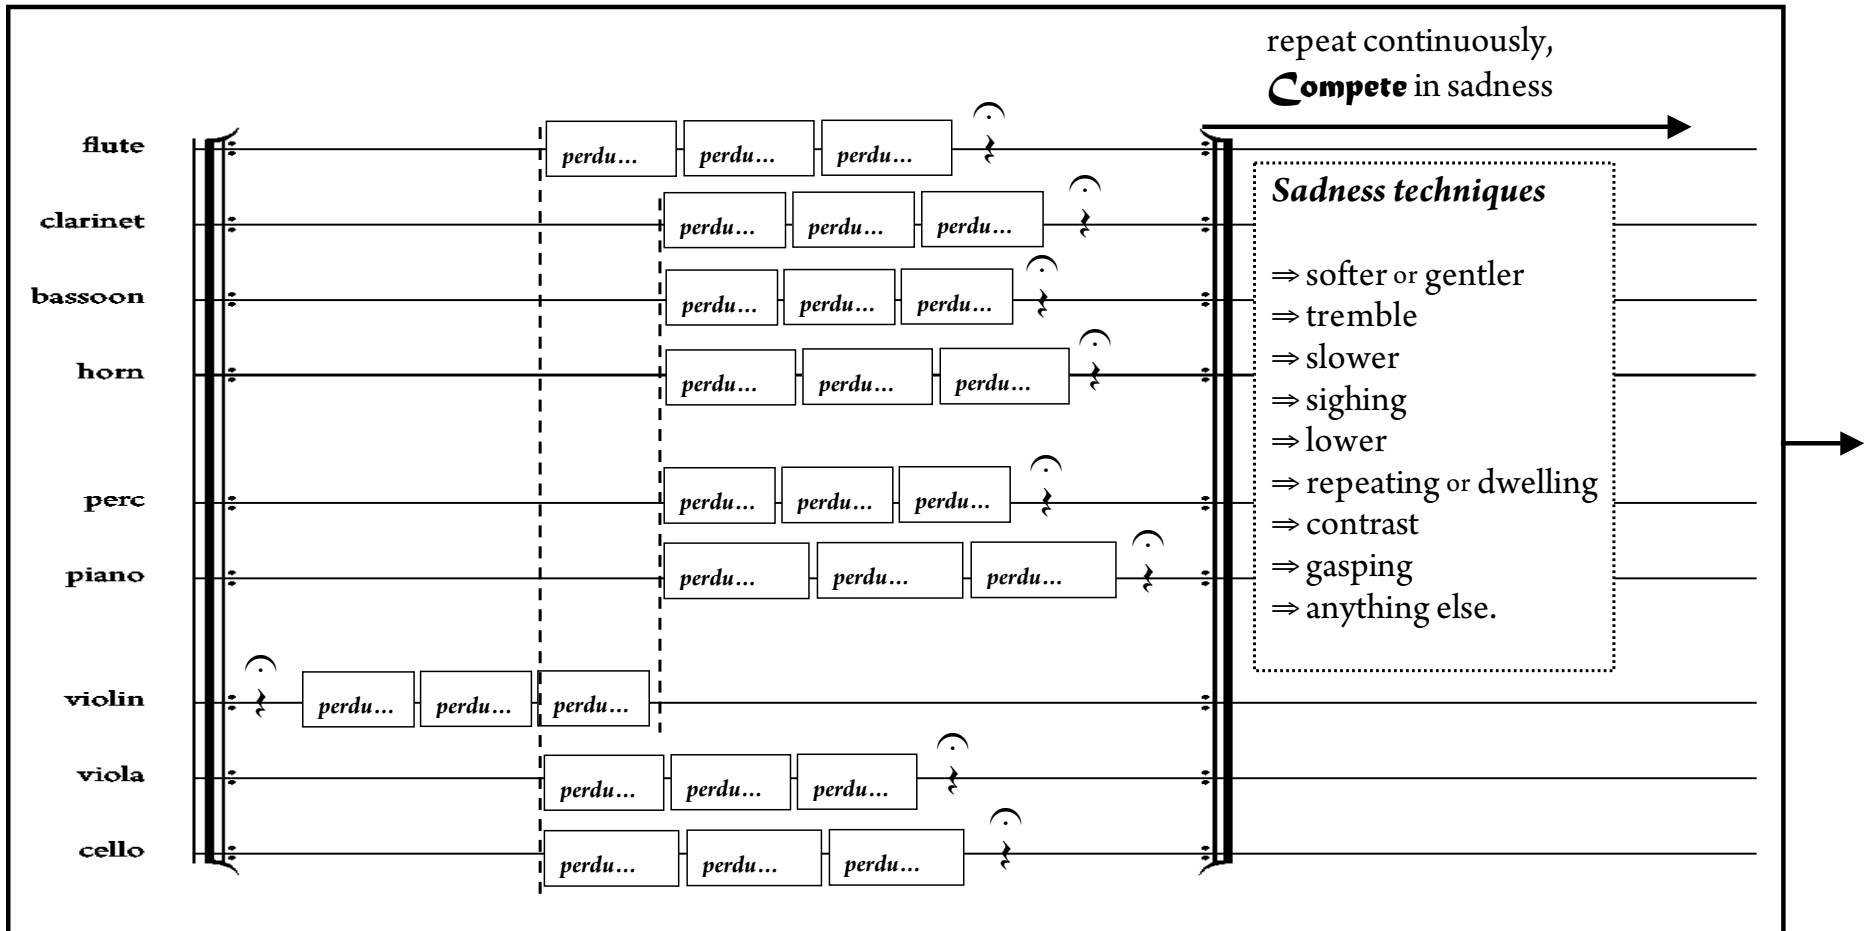

M A P

TUTTI, ca. 3'00"

1. loneliness competition

→ **Continue until:**
Impossible to make sound

→ **Cue to next:**
Violin begins *2. smoke*

STRINGS ONLY, ca. 2'00"

2. s m o k e