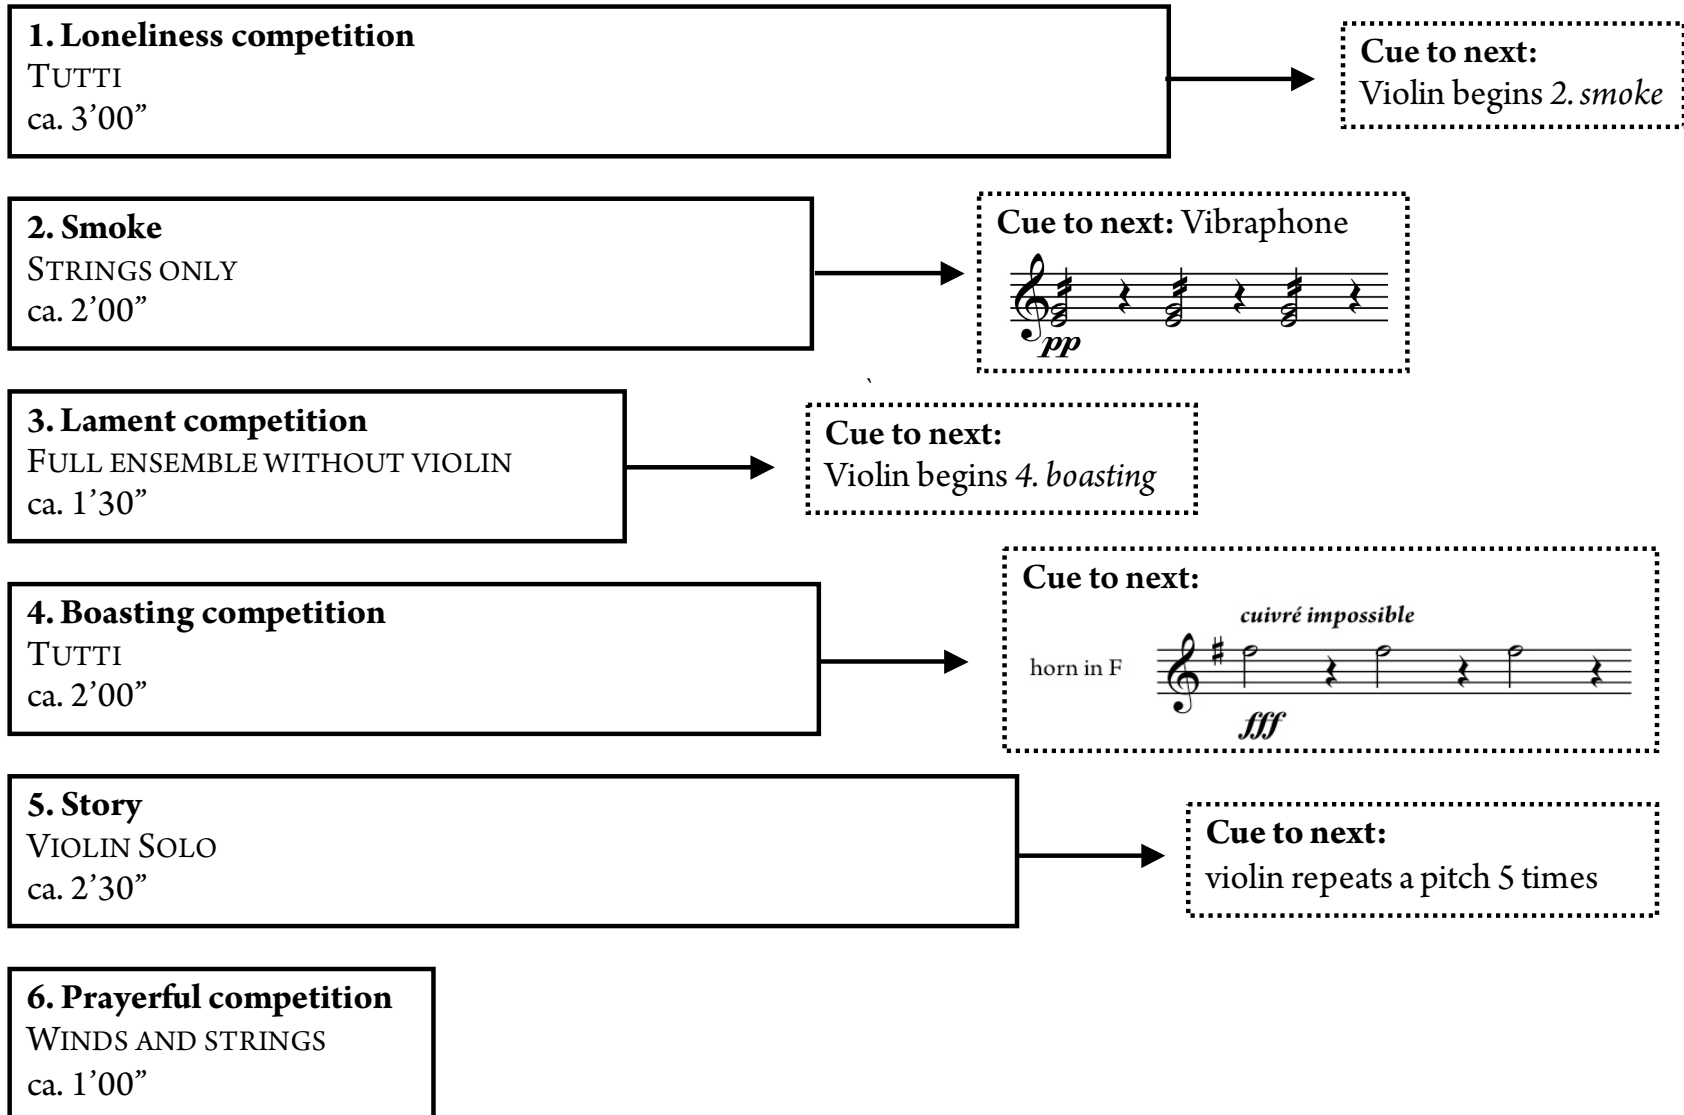

M A P

TUTTI, ca. 3'00"

1. loneliness competition

→ **Continue until:**
Impossible to make sound

→ **Cue to next:**
Violin begins *2. smoke*

STRINGS ONLY, ca. 2'00"

2. s m o k e